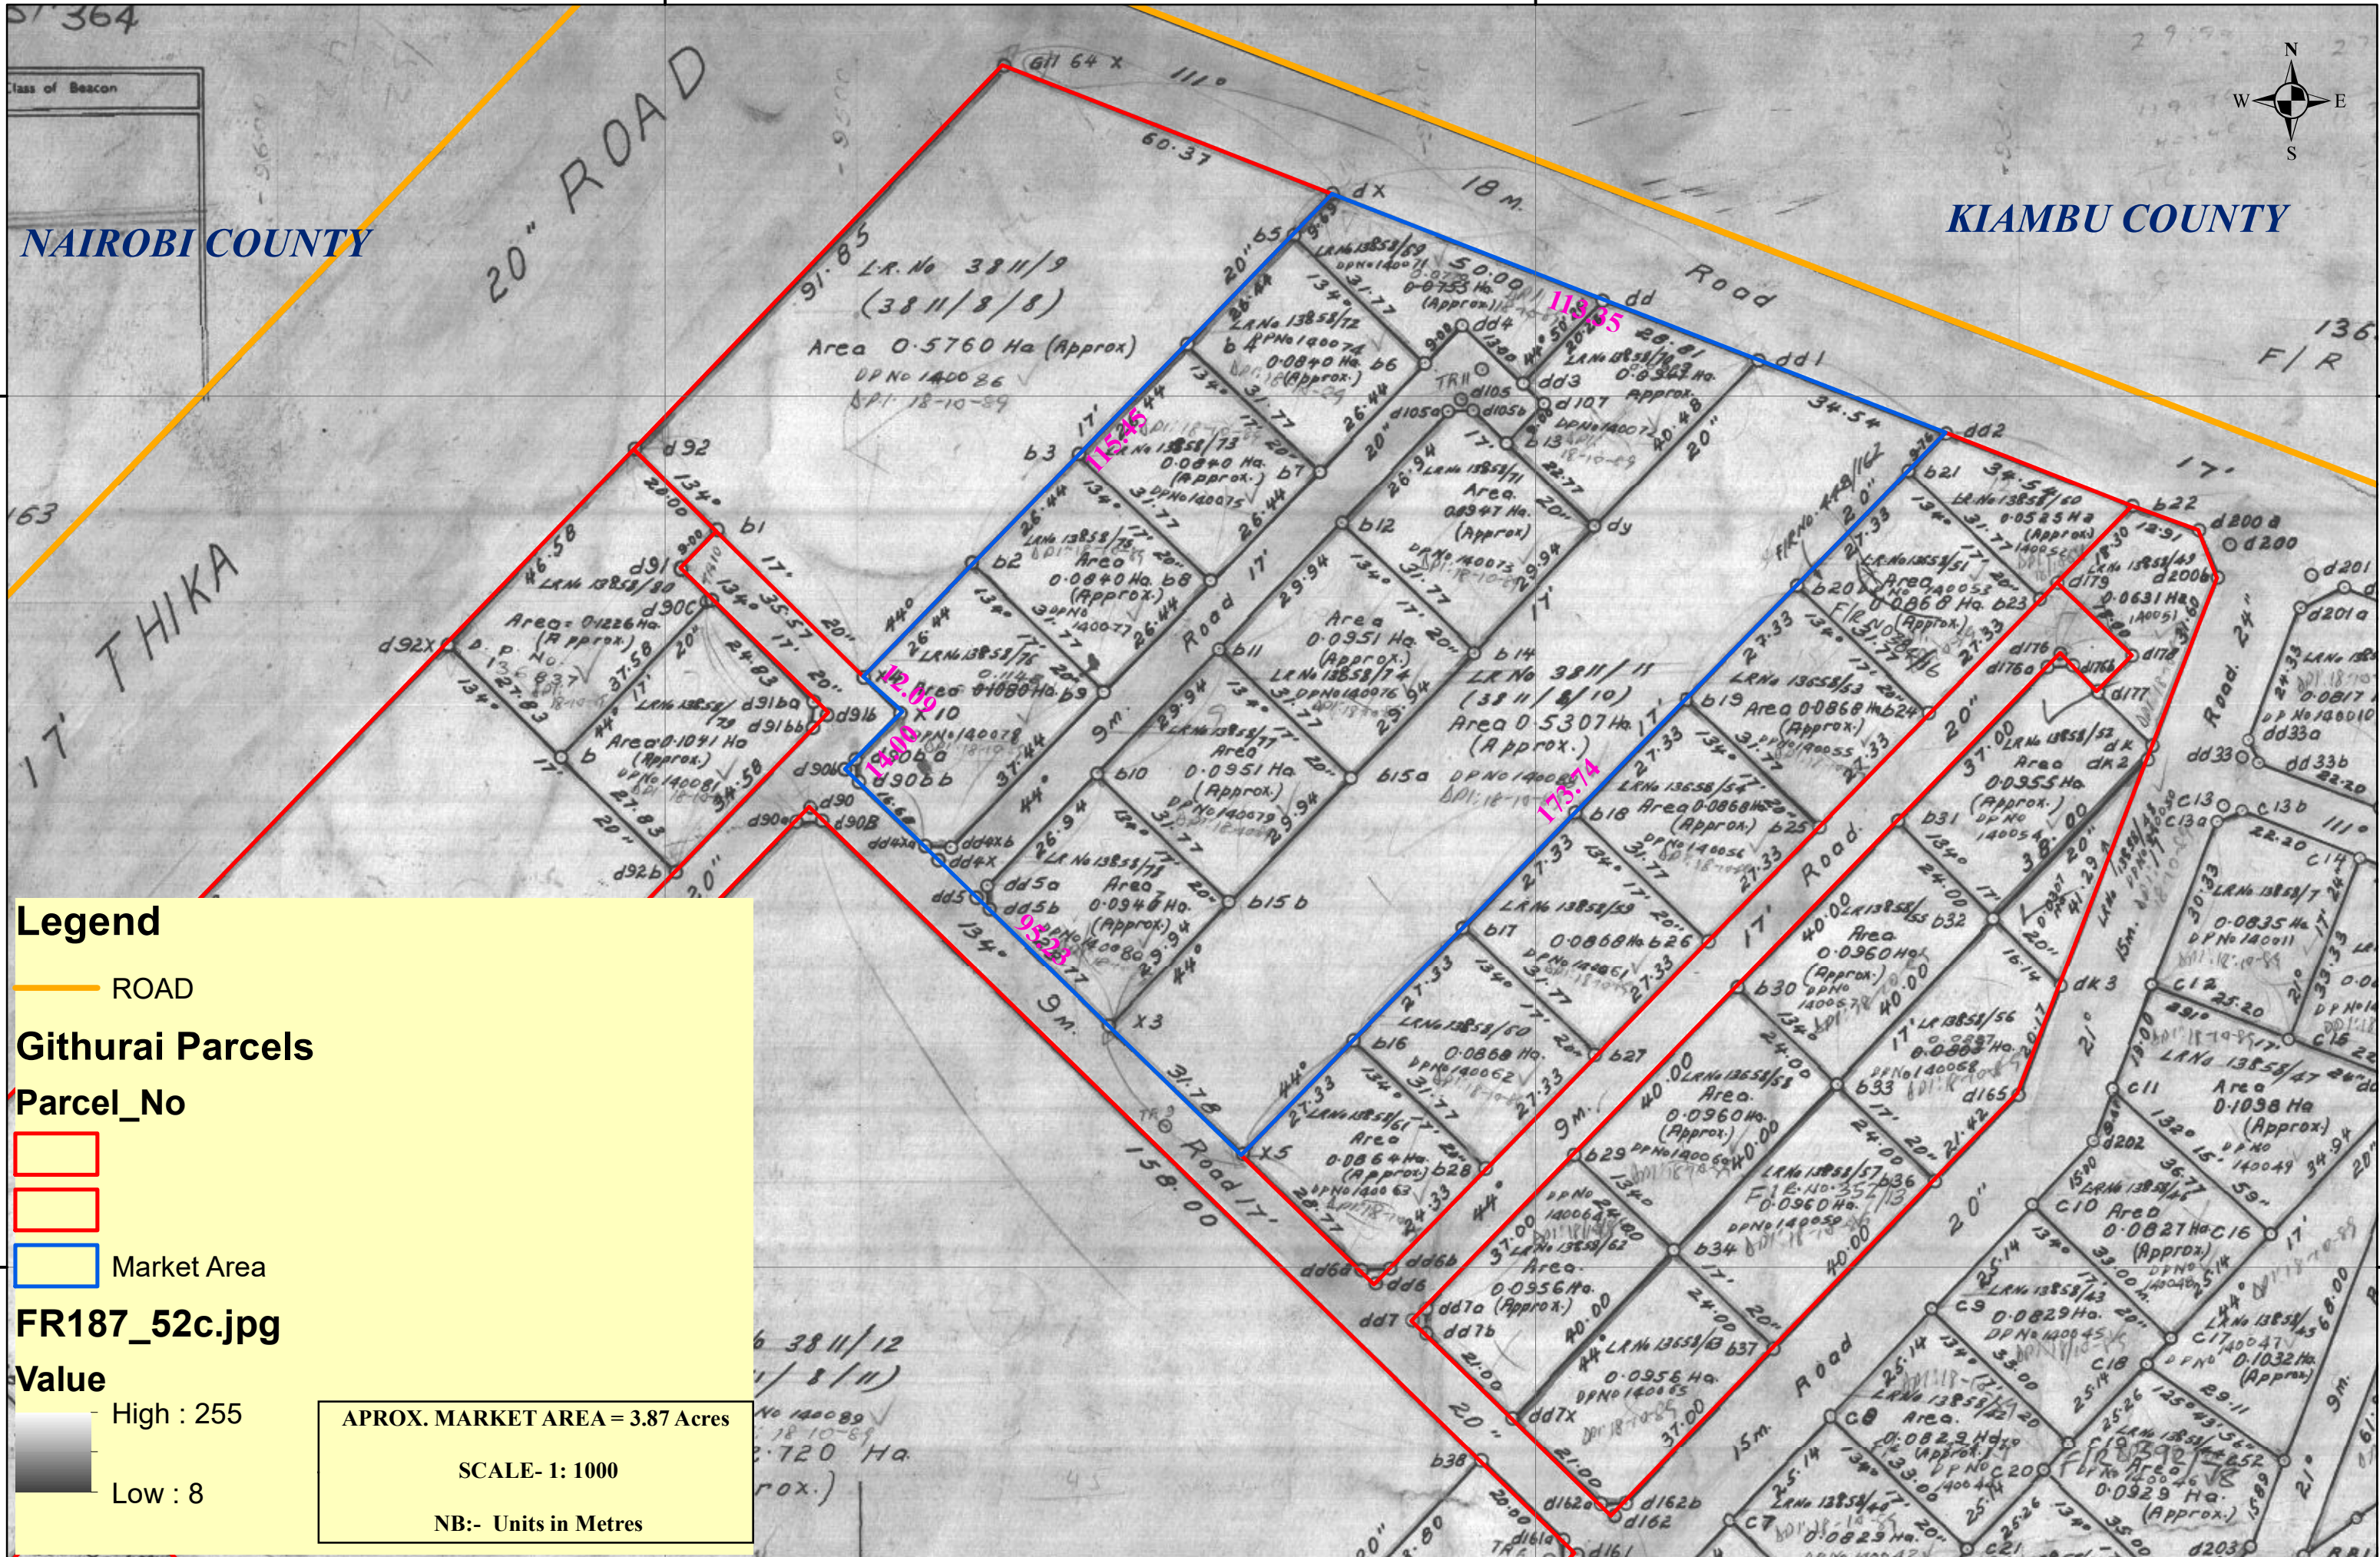

# PROPOSED GITHURAI MARKET.

268000

268150

NAIROBI COUNTY

KIAMBU COUNTY

**Legend**

- ROAD
- Githurai Parcels
- Parcel\_No
- Market Area
- FR187\_52c.jpg
- Value
  - High : 255
  - Low : 8

APROX. MARKET AREA = 3.87 Acres

SCALE- 1: 1000

NB:- Units in Metres

268000

268150